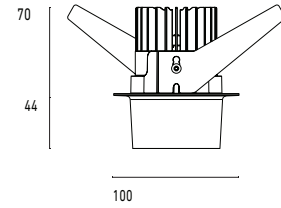

101 10 000313.011

Model

| | |
|---------------|--------------------------------------|
| Name | Mono 100 Type 3 Recessed Downlighter |
| Finish | Structured White |
| Area | Indoor |

System

| | |
|---------------------------|-------------------------------------|
| Power (Luminaire) | 16W |
| Power (System) | 19W |
| Voltage | 240V-AC |
| Optics | Rotationally Symmetrical Direct 30° |
| Colour Temperature | 3000°K |
| Luminous Flux | 1300lm |
| TM30 | Rf95 Rg103 |
| CRI | Ra98 |
| Lumen Maintenance | L90 B10 50000hrs |
| Chromaticity | <3 McAdam Step Ellipse |
| Articulation | Fixed |
| Cut-Out | |
| Ingress Protection | IP44 |
| Control Device | Remote Fixed Output (Included) |
| Class | III |